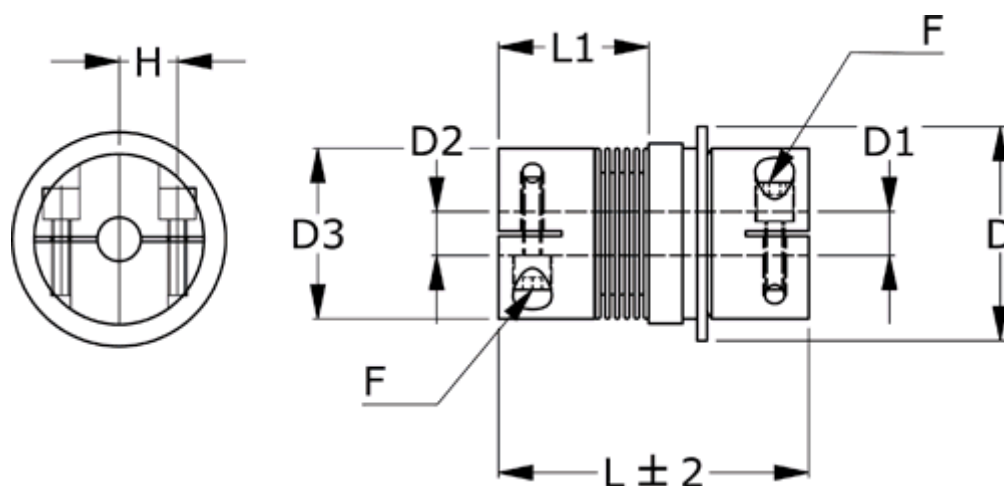

Article number: 335010801132424D1

Description: Safety coupling BKK 080 multiposition  
Length 113 mm, bore 24/24 mm, TKn max 40 NM

## Measures

D = 94  
D1 = 24  
D2 = 24  
D3 = 82.0  
F = M10  
H = 28.0  
L = 113  
L1 = 57.5

Nom. torque NM (TKn) = 40NM overload torque range 1  
Position engagement = C = Synchronous  
s = 2.0